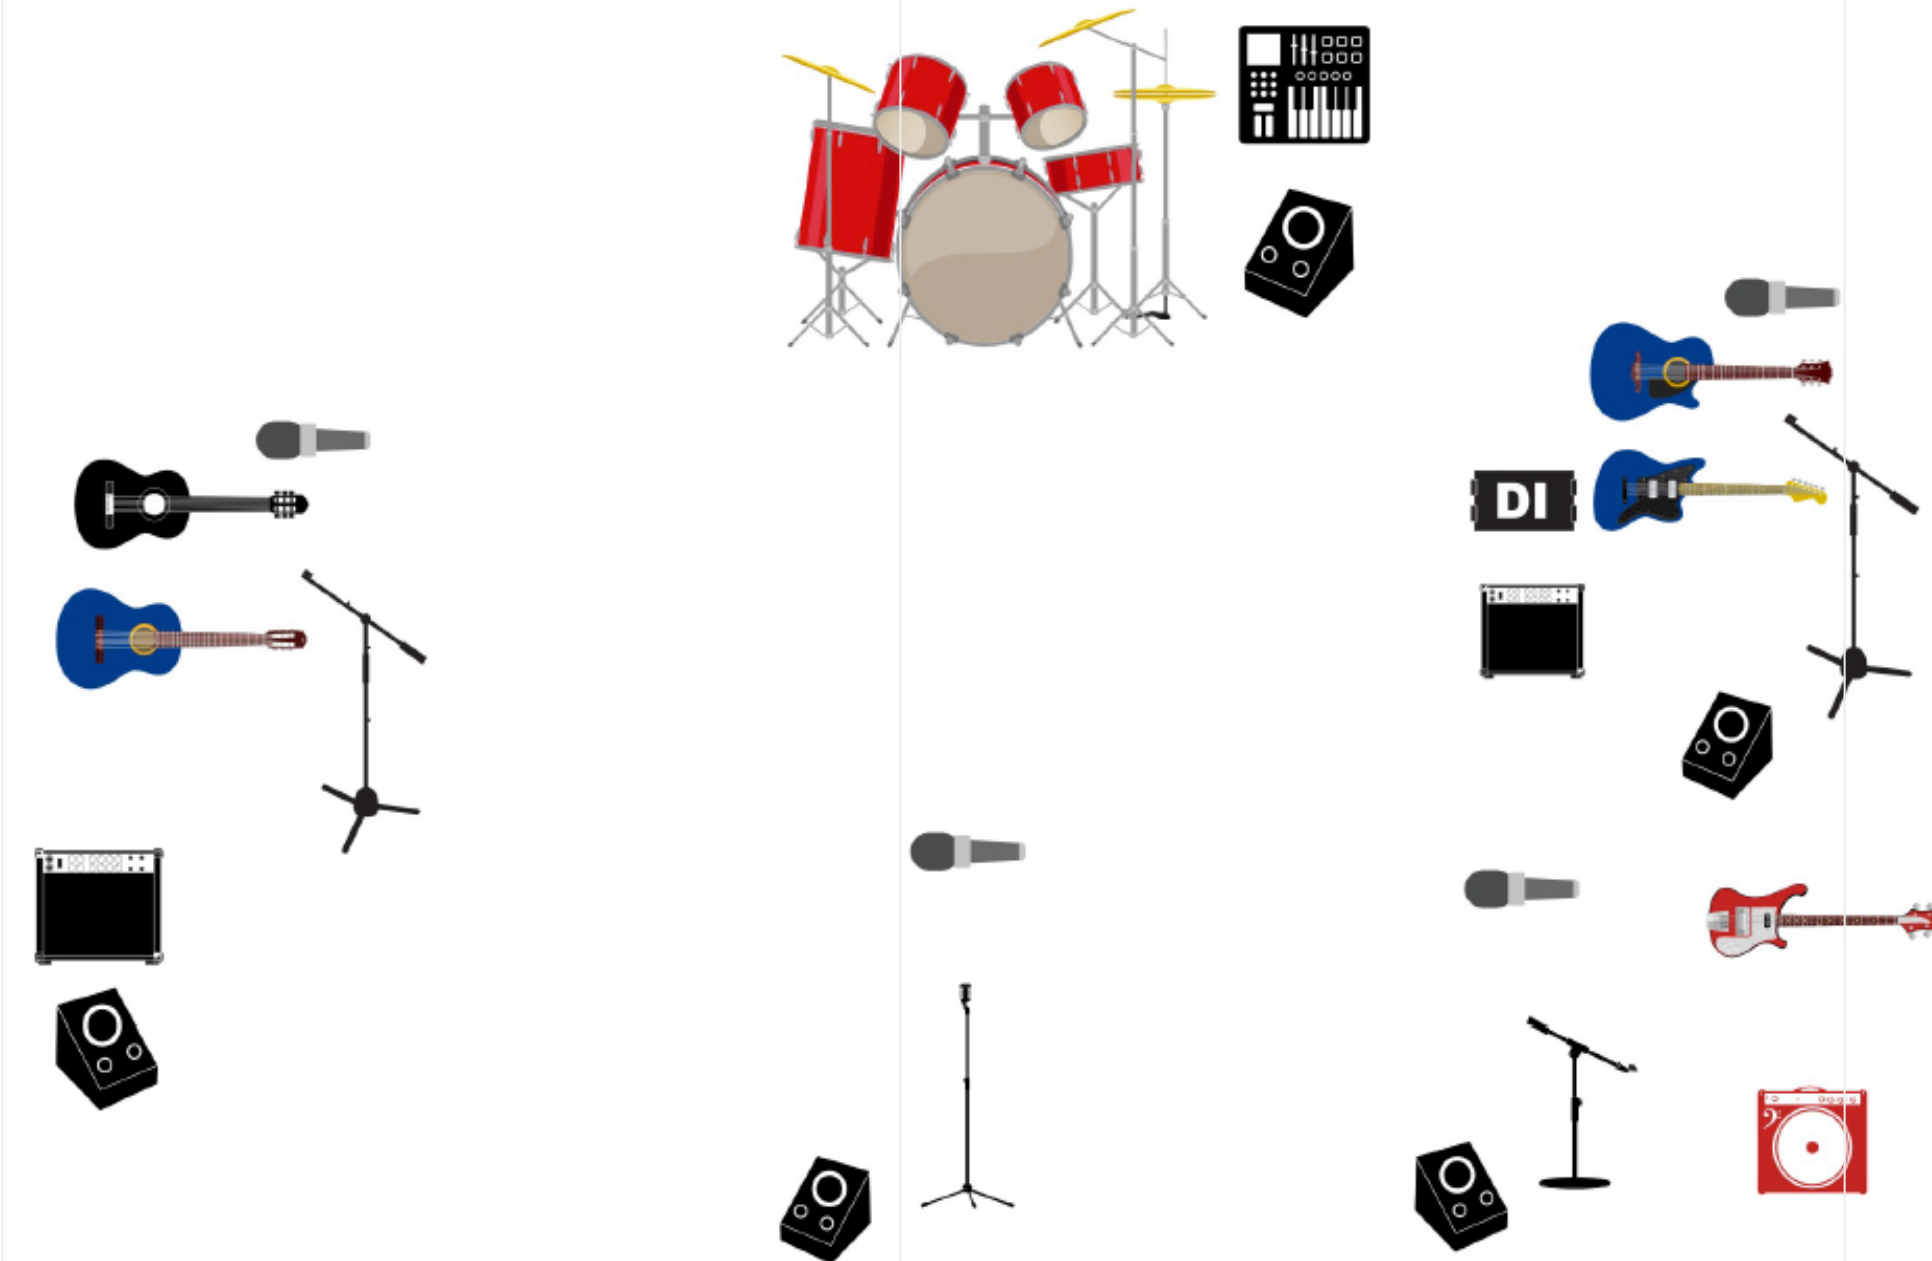

The Storyweavers Stage Plot

1	Acoustic Guitar Amp - CH 1
2	Acoustic Guitar Amp - CH 2
3	Electric Guitar Amp
4	Acoustic Guitar DI
5	Bass Amp
6	Lead Vocal
7	Backup Vocals
8	Backup Vocals
9	Backup Vocals
10	Backup Vocals
11	Kick drum
12	Snare drum
13	Hi hat
14	Tom 1
15	Tom 2
16	Tom 3
17	Overhead
18	Roland SPD-SX Pro Octopad
19	Laptop/MIDI keyboard